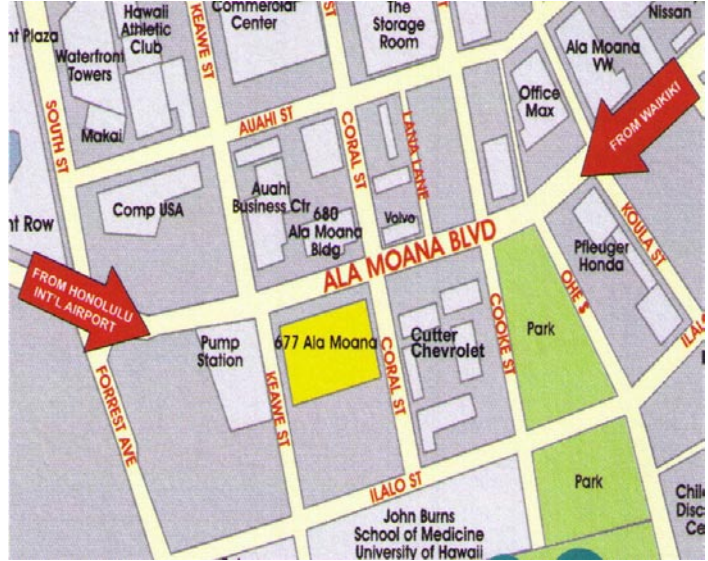

Tissue Genesis, Inc.
677 Ala Moana Blvd., Suite 1100
Honolulu, HI 96813
Phone 808-539-9331 Fax 808-539-9345

Kakaako's Business Gateway (formerly Gold Bond Building) is located on the ocean (makai) side of Ala Moana Boulevard, spanning the block between Coral and Keawe Streets.

Directions from Waikiki:

Head west away from Waikiki towards the Airport
Proceed to Ala Moana Blvd.
Turn left at Coral St. (across from Volvo dealership)
Enter Ampco Parking Garage, proceed to Visitor's Parking on 3rd Floor
Take the Ewa Elevators to the 11th Floor
TGI Reception Area is in Suite 1100

Do not take the Diamond Head Elevators, as these only go up to the 10th Floor.

Directions from Honolulu International Airport:

Take the ramp to Interstate H1 East
Keep right at the fork, follow signs for Honolulu/I H1 E and merge into I-H1 E
Take exit 18A for HI-92 E/Nimitz Hwy toward Waikiki
Merge into HI-92/N Nimitz Hwy for approximately 3 miles
Continue on Ala Moana Blvd.
Turn right at Coral St. (across from Volvo dealership)
Enter Ampco Parking Garage, proceed to Visitor's Parking on 3rd Floor
Take the Ewa Elevators to the 11th Floor
TGI Reception Area is in Suite 1100

When taking a cab, enter the building from Keawe Street and take the Ewa Elevators located directly through the glass sliding doors.